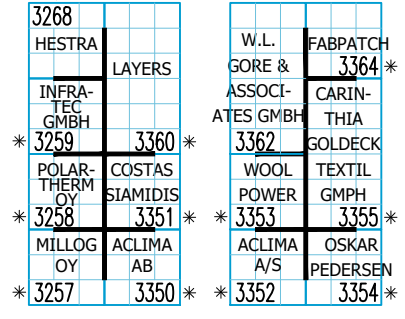

PORT 2

H: 440 cm.
B: 540 cm.

PORT 1

H: 440 cm.
B: 540 cm.

TEST & MEASUREMENTS

SUB-SUPPLIERS

ARCTIC CAPABILITIES

HAL B

TEST & MEASUREMENTS

SUB-SUPPLIERS

SUB-SUPPLIERS

1. **CENSEC START-UP AREA**
2. 3001
   - 3002 TORA
   - 3003 NEREUS DYNAMICS
   - 3004 BRUMBAAL
   - 3005 AIRPLATE
   - 3006 GODWIT SYSTEMS
   - 3007
   - 3008 BLUE SHADOW
   - 3009 PANOMIO
   - 3010 EMTRINSIC
   - 3011 DRONE DEFENCE
   - 3012 HORKLING
   - 3013 COLLEAIQ
   - 3014 SHYN
   - 3015 KLINT TRS
   - 3016 ADDITHY
   - 3017 BATTLEBOXES
   - 3018 WINSE POWER OY
   - 3019 MIWIRE
   - 3020 TRDP

CENSEC START-UP AREA

SUB-SUPPLIERS

SUB-SUPPLIERS

SUB-SUPPLIERS

SUB-SUPPLIERS

SUB-SUPPLIERS

SUB-SUPPLIERS

TEST & MEASUREMENTS

SUB-SUPPLIERS

SUB-SUPPLIERS

HAL B

HAL A1